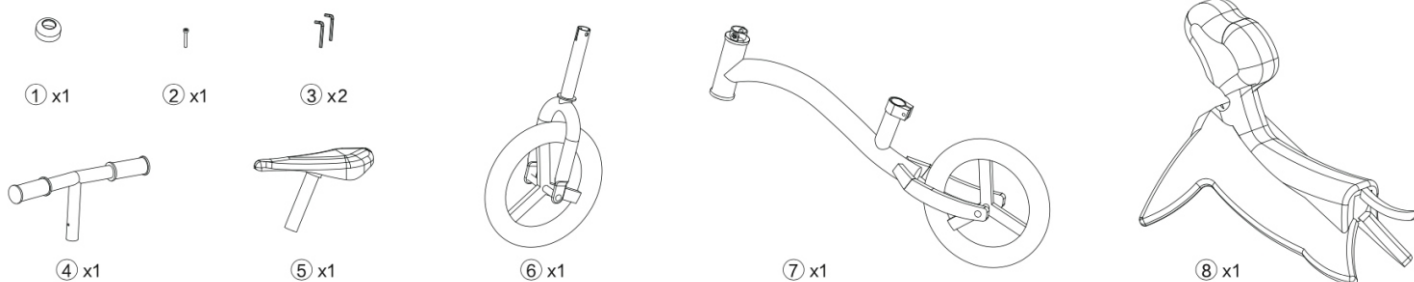

ODRÁŽEDLO - KOLO

MONTÁŽNÍ NÁVOD

Díly v balení

KROK 1

KROK 2

KROK 3

KROK 4

KROK 5

KROK 6

KROK 7

Warnings:

Assemble and adjust the product only by an adult. Be sure the product is fully assembled and inspected before riding by a child. The use of the product is entirely at your own risk. Not suitable for children below 3 years old. Used materials: metal, plastic, rubber, polyester and plush.